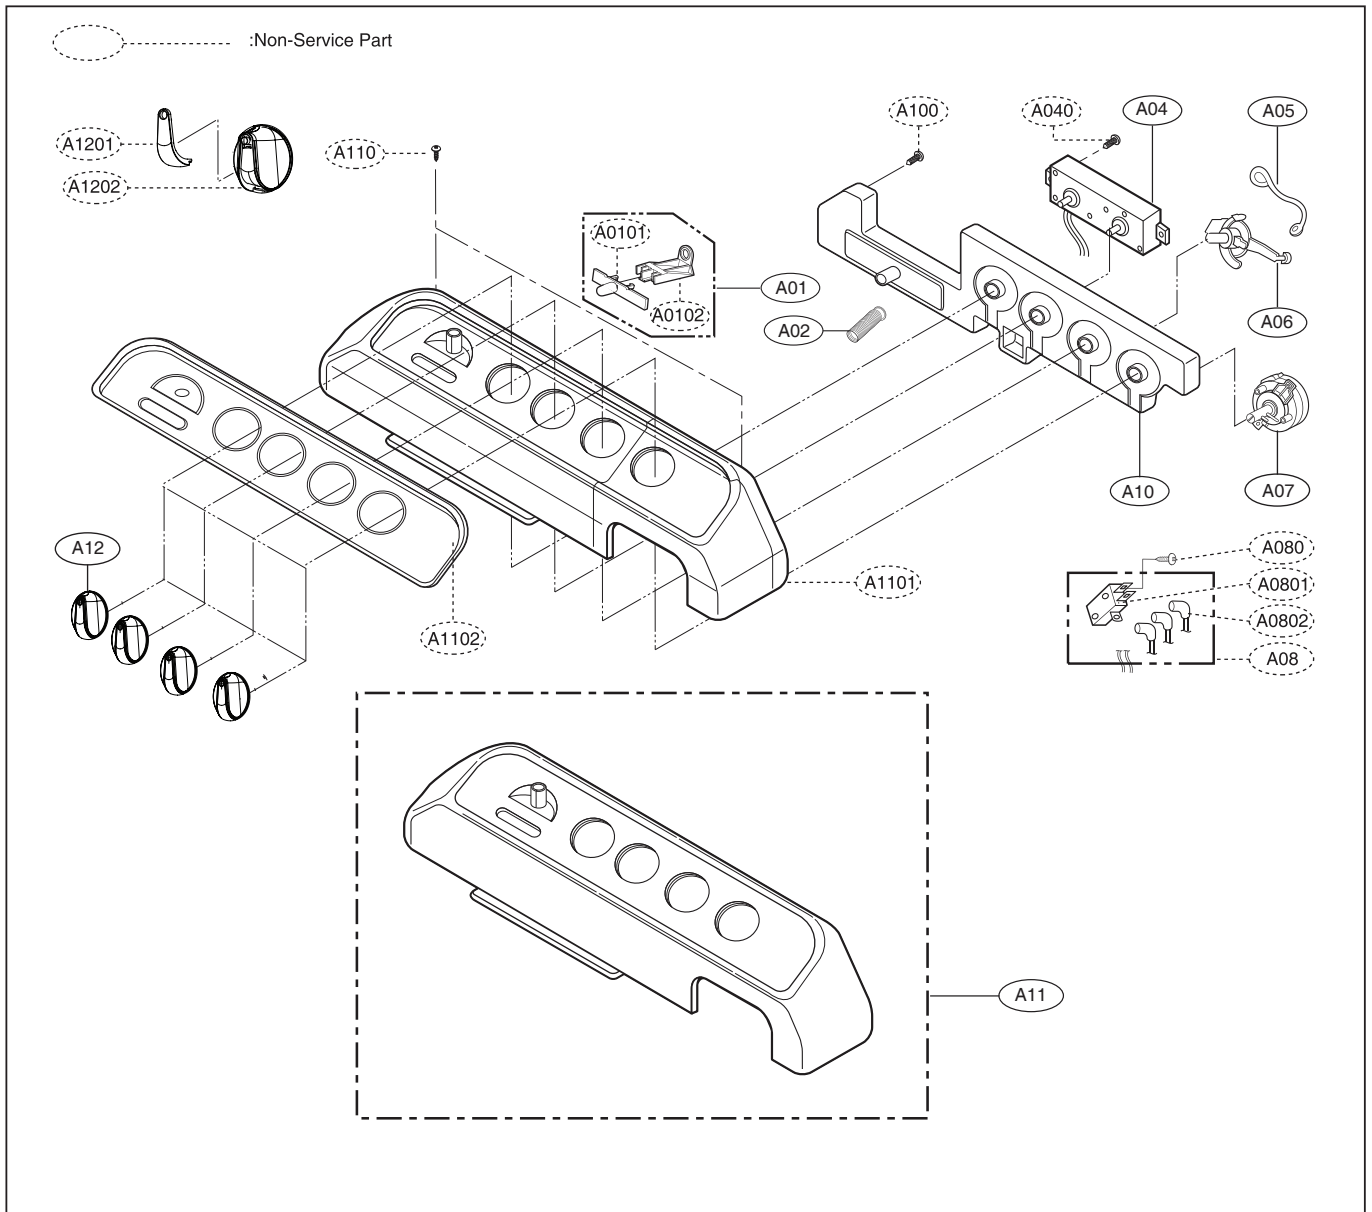

# 9 EXPLODED VIEWS AND REPLACEMENT PARTS LIST

## A. EXPLODED VIEWS OF PANEL PARTS

Note : LGETH will not stop to develop our technology so part of washing machine please update in GCSC or person in charge of SVC field.

## B. EXPLODED VIEWS OF SPIN DRYER BASKET PARTS

Note :LGETH will not stop to develop our technology so part of washing machine please update in GCSC or person in charge of SVC field.

## C.EXPLODED VIEWS OF TUB PARTS

Note : We will do not stop to develop our technology so part of washing machine please update in GCSC or person in charge of SVC field.