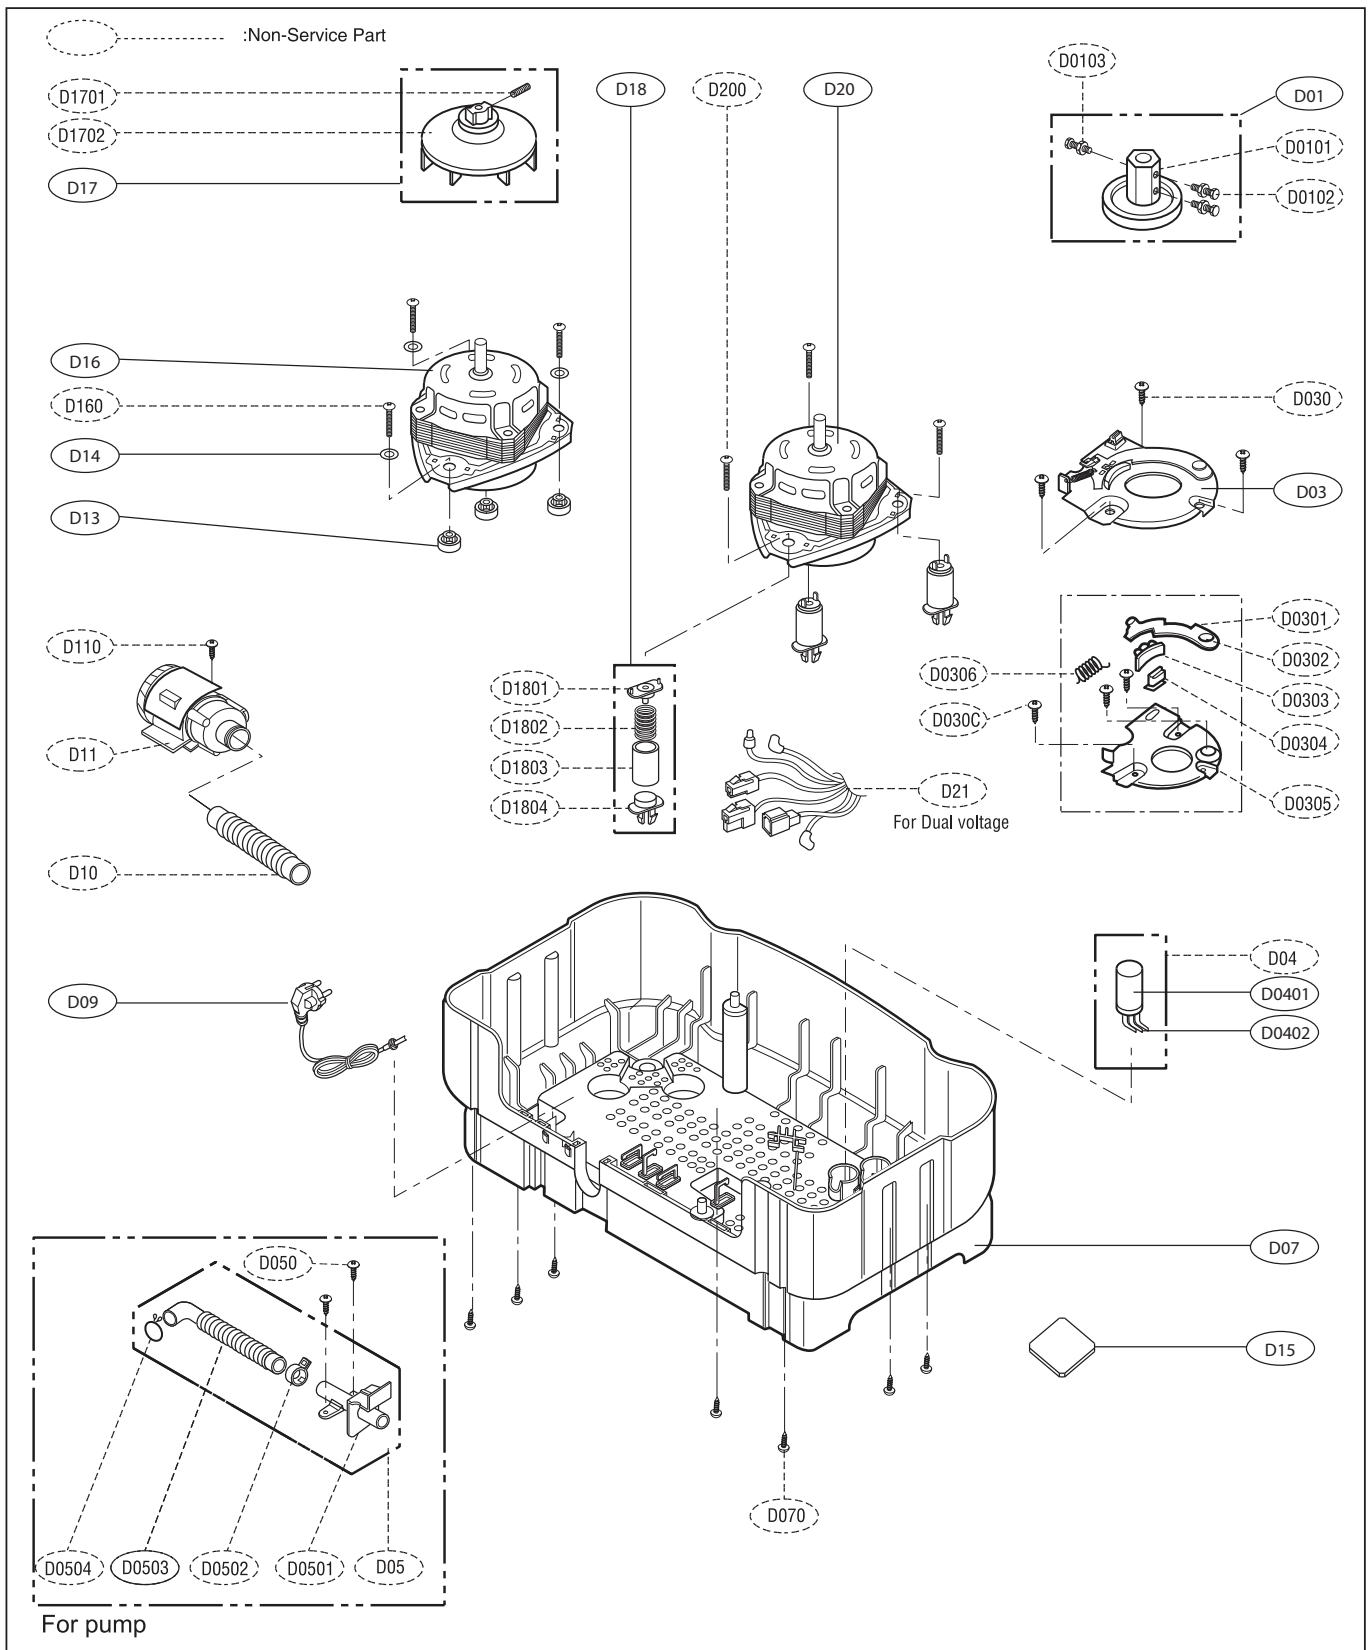

D.EXPLODED VIEWS OF MOTOR PARTS

Note : We will do not stop to develop our technology so part of washing machine please update in GCSC or person in charge of SVC field.