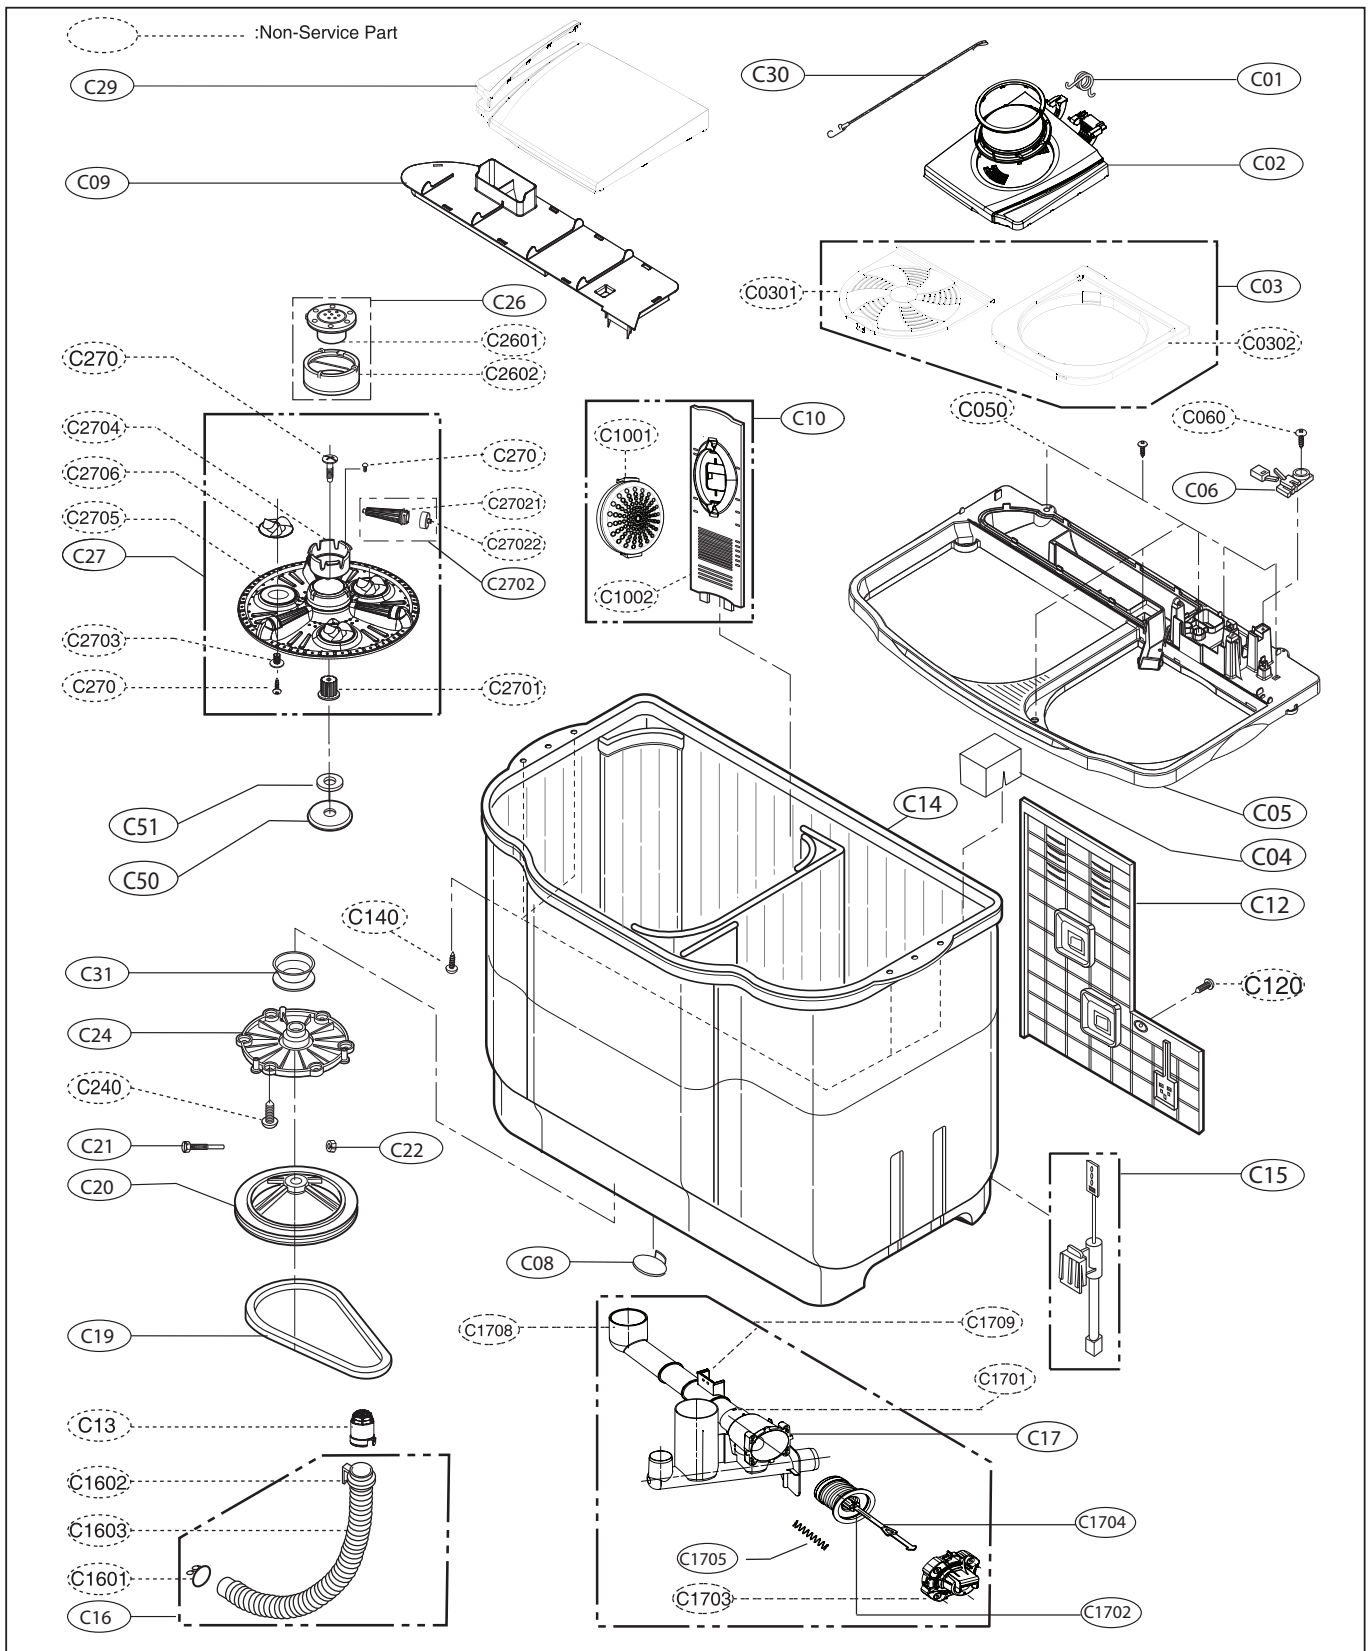

## A. EXPLODED VIEWS OF PANEL PARTS

Note : LGETH will not stop to develop our technology so part of washing machine please update in GCSC or person in charge of SVC field.

## B. EXPLODED VIEWS OF SPIN DRYER BASKET PARTS

Note :LGETH will not stop to develop our technology so part of washing machine please update in GCSC or person in charge of SVC field.

## C.EXPLODED VIEWS OF TUB PARTS

Note : We will do not stop to develop our technology so part of washing machine please update in GCSC or person in charge of SVC field.